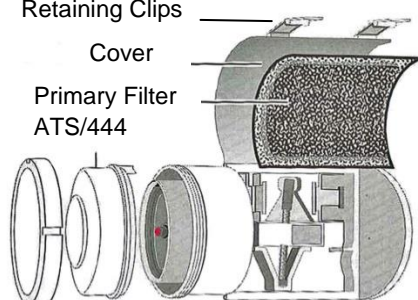

Diaphragm Assembly ATS/443 (with Pre-Greased Shaft)

Refer to Maintenance Guide for Fitting Instructions

ATS7562E (05/12/17)

Spring ATS/442

Refer to Maintenance Guide for Fitting Instructions

Retaining Clips

Cover

Primary Filter  
ATS/444

Refer to Maintenance Guide for Fitting Instructions

Diaphragm Assembly ATS/443 (with Pre-Greased Shaft)

Refer to Maintenance Guide for Fitting Instructions

ATS7562E (05/12/17)