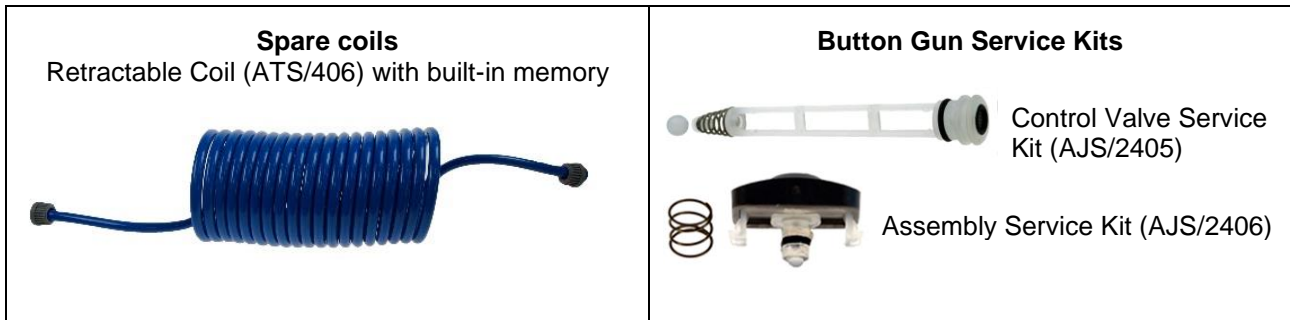

## Features

- Extension kits enable expansion of the number of drop coils on the JetStream™ and Classic teat spray systems up to 50 guns (with an operating capacity of 3 guns simultaneously for JetStream™ and 2 for Classic).
- Choice of gun lance lengths and nozzle types: including solid cone nozzles, or adjustable nozzles for varying the spray pattern.
- Fresh, clean solution is delivered every time.
- Anti-slip lever guns are also available.
- The following spare parts (in addition to those shown above) can be ordered separately as product codes:
  - AJS/2415 – Solid Cone Nozzle (also available as a five-pack).
  - ATS/415 – Adjustable Nozzle (also available as a five-pack).
  - ATS/615 – Stainless Steel Nozzle.
  - ATS/410 – 6m Flexible Delivery line tubing (included in complete extension kits).
  - ATS/411 – Cable Ties (Pack of 10).
  - ATS/461 – Straight Connector.
  - ATS/462 – Spacers for the Straight Connector.
  - ATS/438 – Repair kit for Ambic Drop Coil.
  - ATS/407 – T connectors and Nuts.
  - ATS/408 – Straight connector with nuts (pack of 2).
  - ATS/409 – Connector nuts.
  - AJS/2055 – AmbiSpanner™.