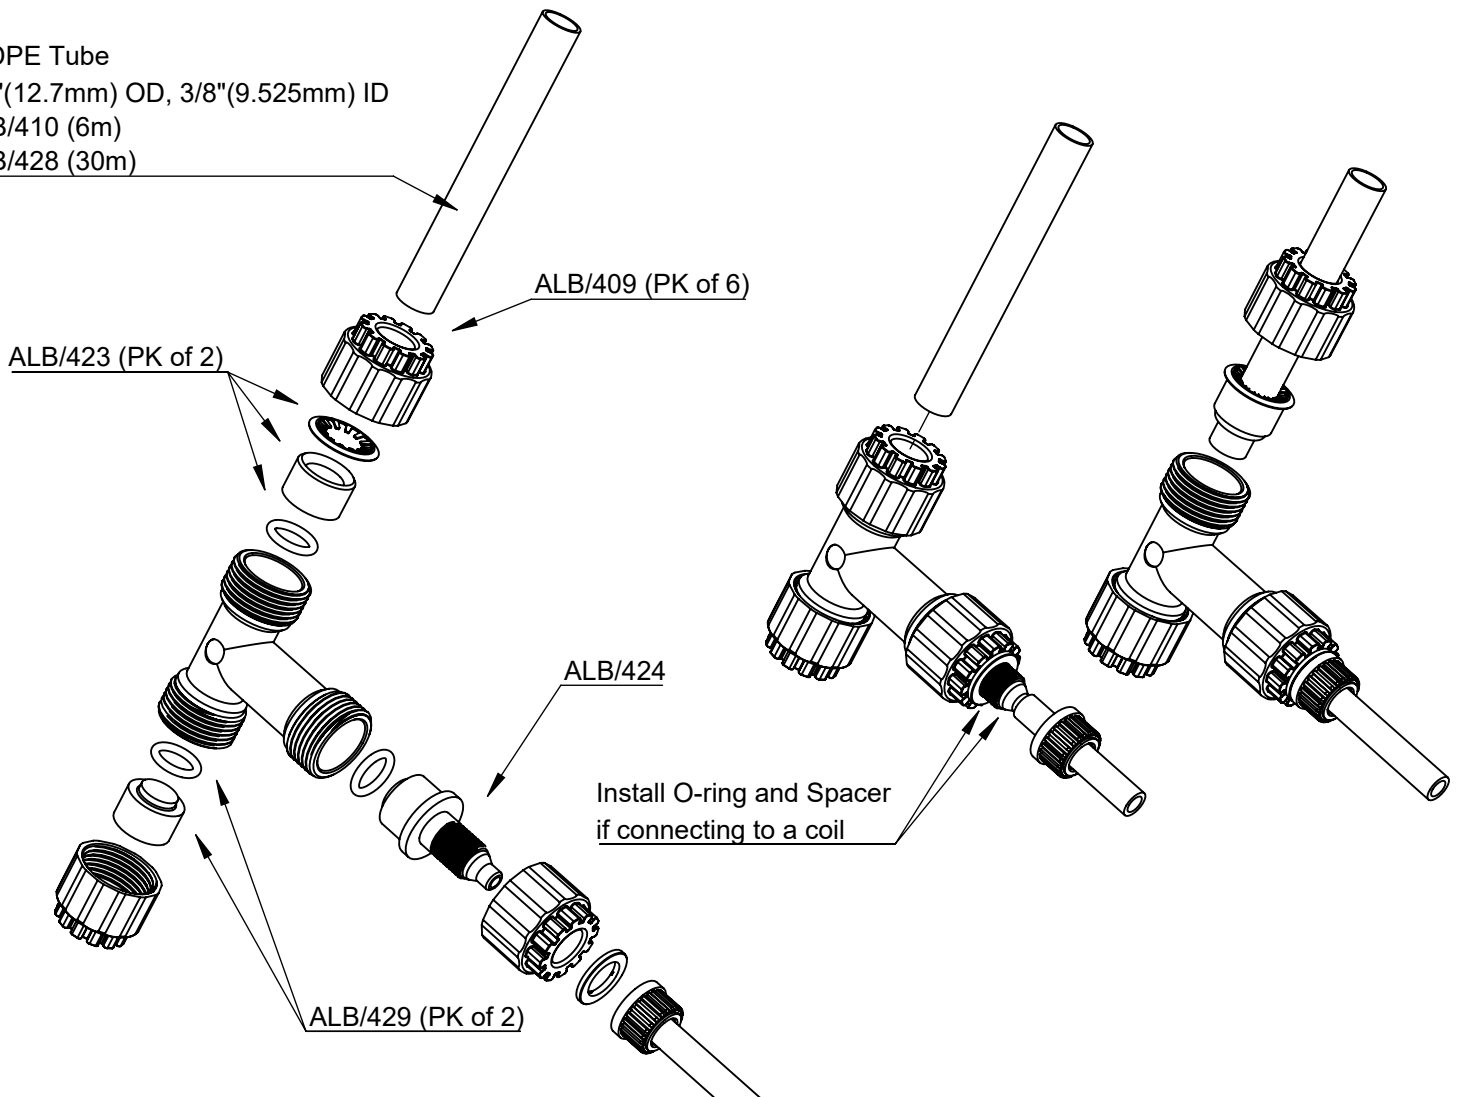

LARGE BORE FITTINGS

ALB/407

ALB/408

ALB/434

ALB/437

60psi (4.14bar) maximum operating pressure
 To be used with Ambic supplied tubing only
 Visit www.ambic.co.uk for a full list of spares

LB7500 (25/06/2020)

LLDPE Tube
 1/2"(12.7mm) OD, 3/8"(9.525mm) ID
 ALB/410 (6m)
 ALB/428 (30m)

LARGE BORE FITTINGS

ALB/407

ALB/408

ALB/434

ALB/437

60psi (4.14bar) maximum operating pressure
To be used with Ambic supplied tubing only
Visit www.ambic.co.uk for a full list of spares

LB7500 (25/06/2020)

LLDPE Tube
1/2"(12.7mm) OD, 3/8"(9.525mm) ID
ALB/410 (6m)
ALB/428 (30m)