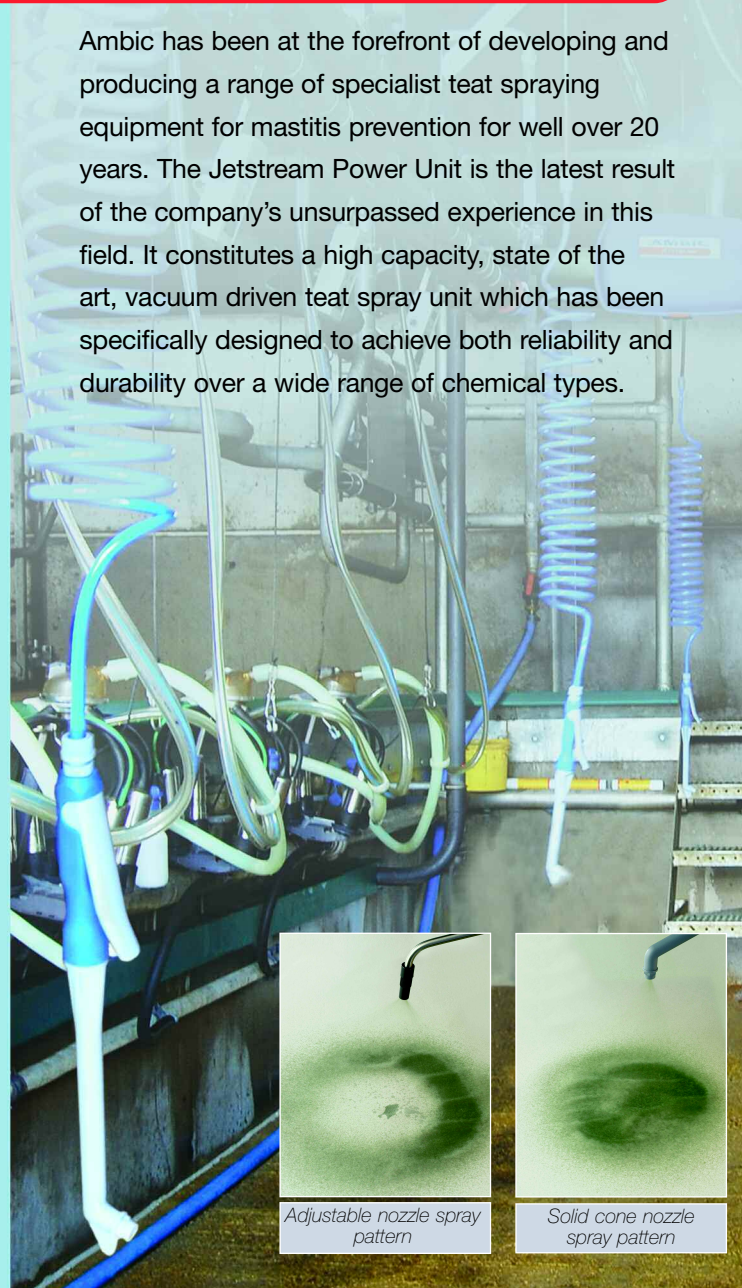

Solid cone nozzle spray pattern

- Fully vacuum operated so no electricity required
- Switches on and off automatically with the milking system
- Self regulating pressure maintains constant throughput
- Adjustable pressure to suit a range of sprayable teat disinfectants
- Pressure relief valve depressurises the system when vacuum is switched off and back-flushes the chemical intake filter
- Expandable to meet the needs of even the largest herd
- Easy to install
- Low maintenance

AMBIC®

Ambic has been at the forefront of developing and producing a range of specialist teat spraying equipment for mastitis prevention for well over 20 years. The Jetstream Power Unit is the latest result of the company's unsurpassed experience in this field. It constitutes a high capacity, state of the art, vacuum driven teat spray unit which has been specifically designed to achieve both reliability and durability over a wide range of chemical types.

Adjustable nozzle spray pattern