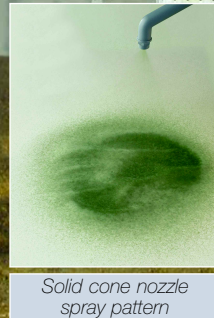

Adjustable nozzle spray pattern

Solid cone nozzle spray pattern