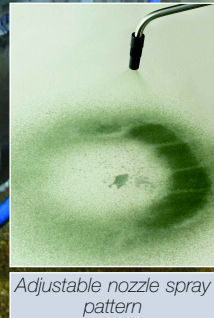

Solid cone nozzle spray pattern

- Fully vacuum operated so no electricity required
- Switches on and off automatically with the milking system
- Self regulating pressure maintains constant throughput
- Adjustable pressure to suit a range of sprayable teat disinfectants
- Pressure relief valve depressurises the system when vacuum is switched off and back-flushes the chemical intake filter
- Expandable to meet the needs of even the largest herd
- Easy to install
- Low maintenance

AMBIC®

Ambic has been at the forefront of developing and producing a range of specialist teat spraying equipment for mastitis prevention for well over 20 years. The Jetstream Power Unit is the latest result of the company's unsurpassed experience in this field. It constitutes a high capacity, state of the art, vacuum driven teat spray unit which has been specifically designed to achieve both reliability and durability over a wide range of chemical types.

Adjustable nozzle spray pattern