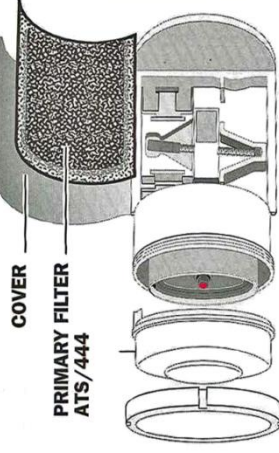

SPRING ATS/440

Refer to Maintenance Guide for Fitting Instructions

RETAINING CLIPS

COVER
PRIMARY FILTER
ATS/444

Refer to Maintenance Guide for Fitting Instructions

DIAPHRAGM ASSEMBLY ATS/443 (WITH PRE-GREASED SHAFT)

Refer to Maintenance Guide for Fitting Instructions

SPRING ATS/440

Refer to Maintenance Guide for Fitting Instructions

RETAINING CLIPS

COVER
PRIMARY FILTER
ATS/444

Refer to Maintenance Guide for Fitting Instructions

DIAPHRAGM ASSEMBLY ATS/443 (WITH PRE-GREASED SHAFT)

Refer to Maintenance Guide for Fitting Instructions

SPRING ATS/440

Refer to Maintenance Guide for Fitting Instructions

RETAINING CLIPS

COVER
PRIMARY FILTER
ATS/444