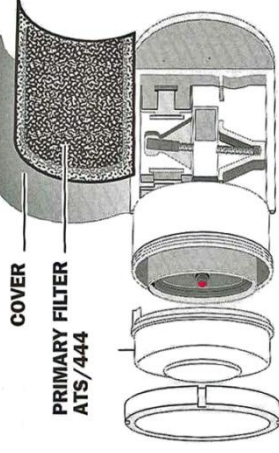

SPRING ATS/440

Refer to Maintenance Guide for Fitting Instructions

RETAINING CLIPS

COVER
PRIMARY FILTER
ATS/444

Refer to Maintenance Guide for Fitting Instructions

DIAPHRAGM ASSEMBLY ATS/443 (WITH PRE-GREASED SHAFT)

Refer to Maintenance Guide for Fitting Instructions

SPRING ATS/440

Refer to Maintenance Guide for Fitting Instructions

RETAINING CLIPS

COVER
PRIMARY FILTER
ATS/444

Refer to Maintenance Guide for Fitting Instructions

DIAPHRAGM ASSEMBLY ATS/443 (WITH PRE-GREASED SHAFT)

Refer to Maintenance Guide for Fitting Instructions

SPRING ATS/440

Refer to Maintenance Guide for Fitting Instructions

RETAINING CLIPS

COVER
PRIMARY FILTER
ATS/444