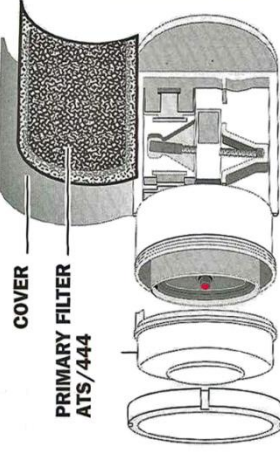

Refer to Maintenance Guide for Fitting Instructions

SPRING ATS/440

Refer to Maintenance Guide for Fitting Instructions

RETAINING CLIPS

COVER
PRIMARY FILTER
ATS/444

Refer to Maintenance Guide for Fitting Instructions

DIAPHRAGM ASSEMBLY ATS/443 (WITH PRE-GREASED SHAFT)

Refer to Maintenance Guide for Fitting Instructions

SPRING ATS/440

Refer to Maintenance Guide for Fitting Instructions

RETAINING CLIPS

COVER
PRIMARY FILTER
ATS/444

Refer to Maintenance Guide for Fitting Instructions

DIAPHRAGM ASSEMBLY ATS/443 (WITH PRE-GREASED SHAFT)

Refer to Maintenance Guide for Fitting Instructions