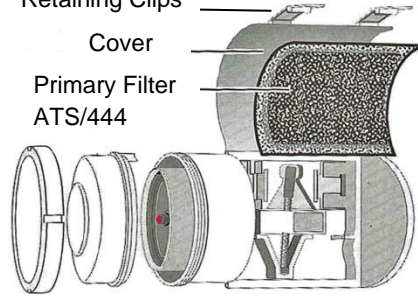

Spring ATS/442

Refer to Maintenance Guide for Fitting Instructions

Retaining Clips

Cover

Primary Filter
ATS/444

Refer to Maintenance Guide for Fitting Instructions

Diaphragm Assembly ATS/443 (with Pre-Greased Shaft)

Refer to Maintenance Guide for Fitting Instructions

ATS7562E (18/03/20)

Spring ATS/442

Refer to Maintenance Guide for Fitting Instructions

Retaining Clips

Cover

Primary Filter
ATS/444

Refer to Maintenance Guide for Fitting Instructions