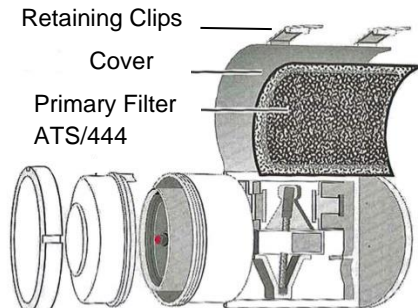

Diaphragm Assembly ATS/443 (with Pre-Greased Shaft)

Refer to Maintenance Guide for Fitting Instructions

ATS7562E (18/03/20)

Spring ATS/442

Refer to Maintenance Guide for Fitting Instructions

Retaining Clips

Cover

Primary Filter
ATS/444

Refer to Maintenance Guide for Fitting Instructions

Diaphragm Assembly ATS/443 (with Pre-Greased Shaft)

Refer to Maintenance Guide for Fitting Instructions

ATS7562E (18/03/20)