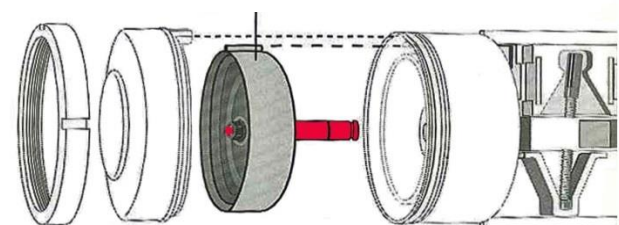

Diaphragm Assembly ATS/443 (with Pre-Greased Shaft)

Refer to Maintenance Guide for Fitting Instructions

ATS7562E (18/03/20)

Spring ATS/442

Refer to Maintenance Guide for Fitting Instructions

Retaining Clips

Cover

Primary Filter
ATS/444

Refer to Maintenance Guide for Fitting Instructions

Diaphragm Assembly ATS/443 (with Pre-Greased Shaft)

Refer to Maintenance Guide for Fitting Instructions

ATS7562E (18/03/20)